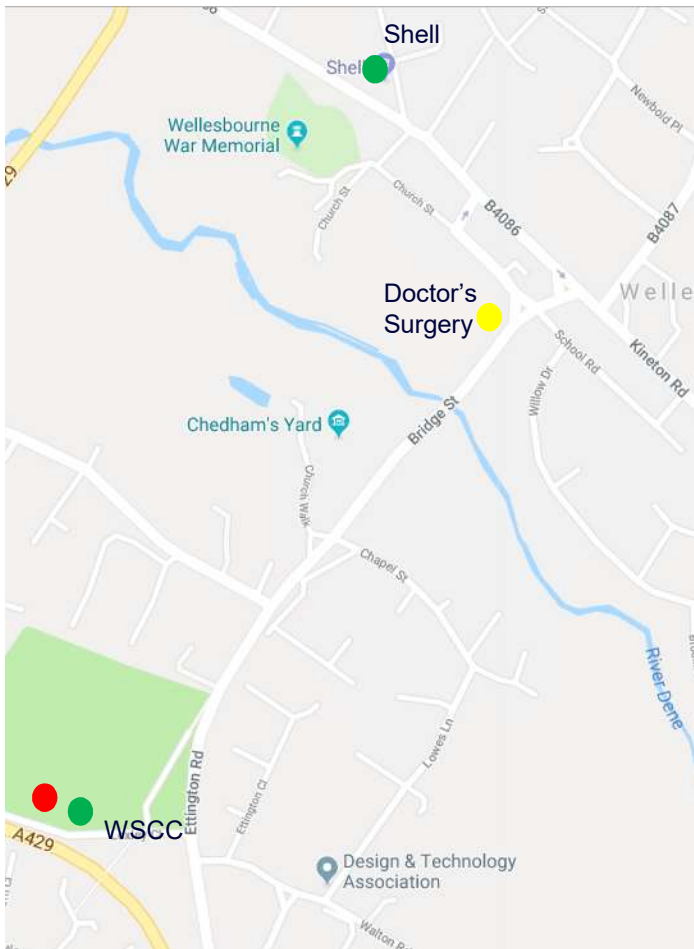

WELLESBOURNE WANDERERS FOOTBALL CLUB MEDICAL EMERGENCY ACTION PLAN MINI'S & TRAINING – WELLESBOURNE SPORTS & COMMUNITY CENTRE

Ground Address: Loxley Close, Wellesbourne, Warwick, CV35 9RU

GPS Co-Ordinates: 52° 11' 29.724" N 1° 36' 0.3384" W / 52.191590, -1.600094

**AMBULANCE ROUTE TO
PITCH**

NEAREST AED:

ON-SITE @ WSCC (On-site)
Shell Garage, Kineton Road, Wellesbourne (5 mins)

NEAREST HOSPITAL:

Warwick Hospital, Lakin Road, Warwick, CV34 5BW
Approx 15 minutes drive time.