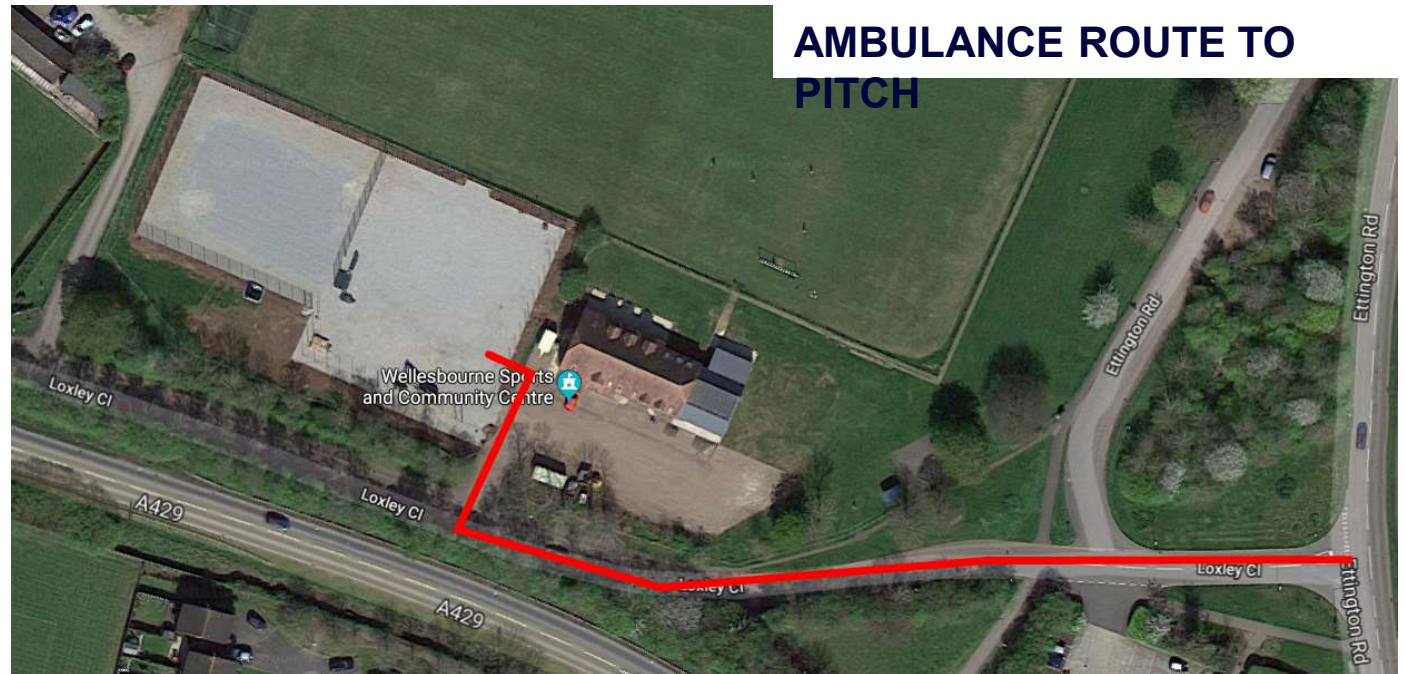

WELLESBOURNE WANDERERS FOOTBALL CLUB MEDICAL EMERGENCY ACTION PLAN MINI'S & TRAINING – WELLESBOURNE SPORTS & COMMUNITY CENTRE

Ground Address: Loxley Close, Wellesbourne, Warwick, CV35 9RU

GPS Co-Ordinates: 52° 11' 29.724" N 1° 36' 0.3384" W / 52.191590, -1.600094

**AMBULANCE ROUTE TO
PITCH**

NEAREST AED:

ON-SITE @ WSCC (On-site)
Shell Garage, Kineton Road, Wellesbourne (5 mins)

NEAREST HOSPITAL:

Warwick Hospital, Lakin Road, Warwick, CV34 5BW
Approx 15 minutes drive time.